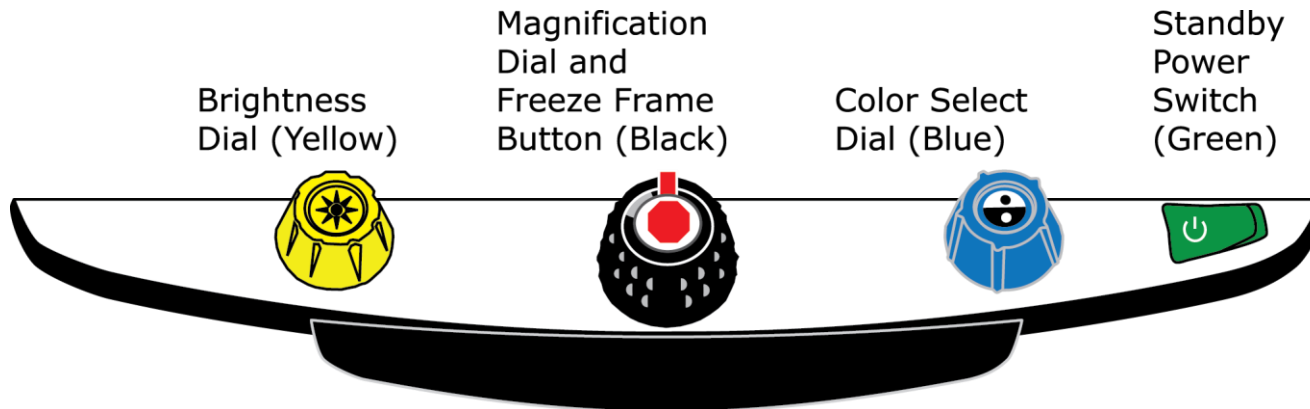

# TOPAZ<sup>®</sup> EZ HD Control Panel Reference Card

Dial / Button / Switch	Functionality
Brightness Dial (Yellow)	<ul style="list-style-type: none"><li>• Turn to increase or decrease screen brightness</li></ul>
Magnification Dial / Freeze Frame Button (Black)	<ul style="list-style-type: none"><li>• Turn to increase or decrease magnification</li><li>• Press center to switch Freeze Frame on or off</li></ul>
Color Select Dial (Blue)	<ul style="list-style-type: none"><li>• Turn to choose a color mode that best suits your vision needs</li></ul>
Standby Power Switch (Green)	<ul style="list-style-type: none"><li>• Press to the right to place unit in standby mode</li><li>• Press to the left to turn on unit and exit standby mode</li></ul>