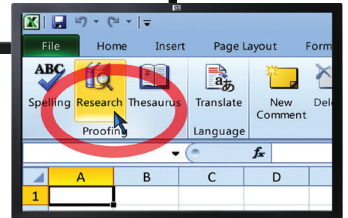

MAGic® Large Print Keyboard

Productivity Keyboard for Low Vision

Keys Reserved for User Assignment

The keys, M1, M2, and M3 have been intentionally left unassigned, allowing individual users to assign them to their favorite MAGic functions. They can also be assigned to user-created shortcuts and Windows commands available in the MAGic Keyboard Manager.

Benefits JAWS® Users

While the keyboard is designed to enhance functionality for MAGic users, it is also designed with JAWS users in mind. MAGic keyboard keys have already been assigned in JAWS to features such as adjusting speech rate and bringing up the Links List and the Research It tool. Other MAGic keyboard feature keys can be assigned JAWS functionality through the Keyboard Manager.

Requirements

- USB Connection
- MAGic 11 or above, or JAWS 12 or above
- 64-bit or 32-bit versions of Windows 7, Windows Vista, Windows XP, and Windows 2008 Server; or 32-bit versions of Windows XP and Windows 2003 Server

Work longer with color enhancements that match your vision by reducing screen glare and increasing the contrast.

The colored cursor stands out against the document text, drawing your eye to the cursor location.

Easy access to most-used features makes learning MAGic a snap